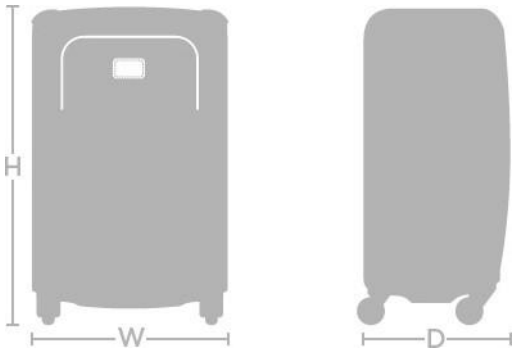

# SIZE GUIDE

## WHEELED TRAVEL

In an effort to provide you with the most accurate sizing information, TUMI carefully measures the handles and wheels of each of our bags.

## BELTS

PANT / WAIST SIZE	BELT SIZE	BELT SIZE
30"	32"	S
32"	34"	S
34"	36"	M
36"	38"	M
38"	40"	L
40"	42"	L
42"	44" / ONE SIZE	L

## MEN'S OUTERWEAR

SIZES	CHEST	WAIST	SLEEVE LENGTH
S	36"	30"	35"
M	39"	33"	35 3/4"
L	42"	36"	36 1/2"
XL	45"	39"	37 1/4"
XXL	48"	42"	38"