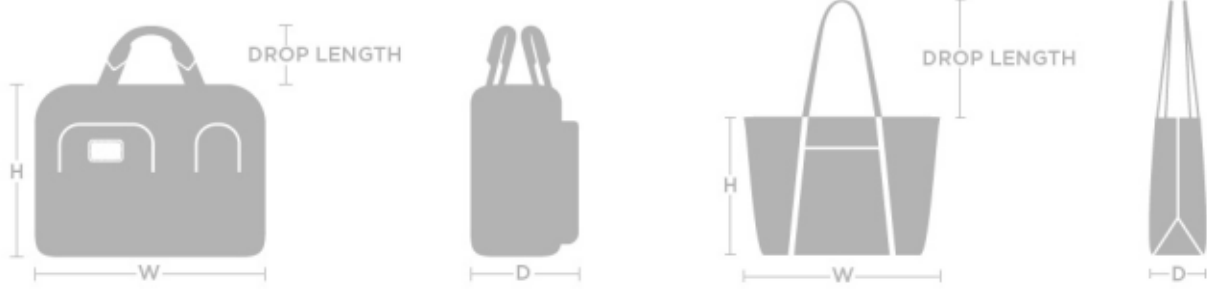

BAGS & TOTES

BELTS

PANT / WAIST SIZE	BELT SIZE	BELT SIZE
30"	32"	S
32"	34"	S
34"	36"	M
36"	38"	M
38"	40"	L
40"	42"	L
42"	44" / ONE SIZE	L

MEN'S OUTERWEAR

SIZES	CHEST	WAIST	SLEEVE LENGTH
S	36"	30"	35"
M	39"	33"	35 3/4"
L	42"	36"	36 1/2"
XL	45"	39"	37 1/4"
XXL	48"	42"	38"

WOMEN'S OUTERWEAR

SIZES	BUST	WAIST	HIP
XS	33"	24 1/2"	34 1/2"
S	35"	26 1/2"	36 1/2"
M	37"	28 1/2"	38 1/2"
L	40"	31 1/2"	41 1/2"
XL	43"	34"	44 1/2"

EYEWEAR

POWER
+1.00
+1.50
+2.00
+2.50